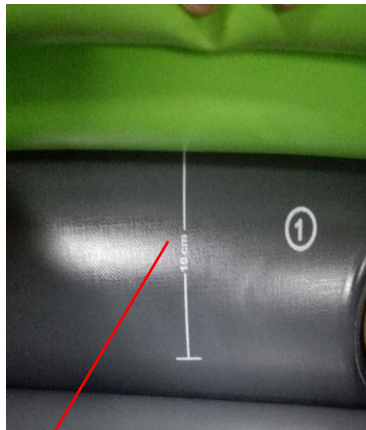

How to Use the Ruler Included in the Boat Package

10cm (4") line on the boat body.

Place the clear plastic ruler on the boat body to match the 10cm line while inflating.