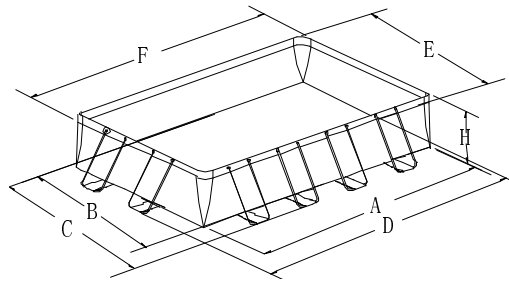

Rectangular Frame Pool Size	90% Water Capacity		A (Bottom Length)	B (Bottom Width)	H (Overall Height)	C (Outer Width)	D (Outer Length)	E (Frame Inner Width)	F (Frame Inner Length)	W (Water Depth)
	Gals	Liters								
2.2x1.5x0.60m	439	1,662	86.625" (220cm)	59" (150cm)	23.625" (60cm)	79" (201cm)	106" (269cm)	54" (137cm)	83" (211cm)	20" (51cm)
2.6x1.6x0.65m	603	2,282	102.5" (260cm)	63" (160cm)	25.625" (65cm)	82" (208cm)	122" (310cm)	59" (150cm)	100" (254cm)	22" (56cm)
3.0x2.0x0.75m	1,013	3,834	118" (300cm)	78.75" (200cm)	29.5" (75cm)	102" (259cm)	142" (361cm)	71" (180cm)	111" (282cm)	26" (66cm)
4.5x2.2x0.84m	1,883	7,127	177.25" (450cm)	86.625" (220cm)	33" (84cm)	109" (277cm)	200" (508cm)	81.125" (206cm)	172" (437cm)	30" (76cm)

Rectangular Ultra Frame™ Pool Size	90% Water Capacity		A (Bottom Length)	B (Bottom Width)	H (Overall Height)	C (Outer Width)	D (Outer Length)	E (Top Inner Width)	F (Top Inner Length)	W (Water Depth)
	Gals	Liters								
18'x9'x52"	4,545	17,203	18' (549cm)	9' (274cm)	52" (132cm)	10'10" (330cm)	19'10" (605cm)	7'11" (241cm)	17' (518cm)	45" (114cm)
24'x12'x52"	8,403	31,805	24' (732cm)	12' (366cm)	52" (132cm)	13'10" (422cm)	25'10" (787cm)	10'8" (325cm)	22'10" (696cm)	45" (114cm)
32'x16'x52"	14,364	54,368	32' (975cm)	16' (488cm)	52" (132cm)	17'10" (544cm)	34' (1,036cm)	14'10" (452cm)	30'11" (942cm)	45" (114cm)

Note: All figures are approximate.